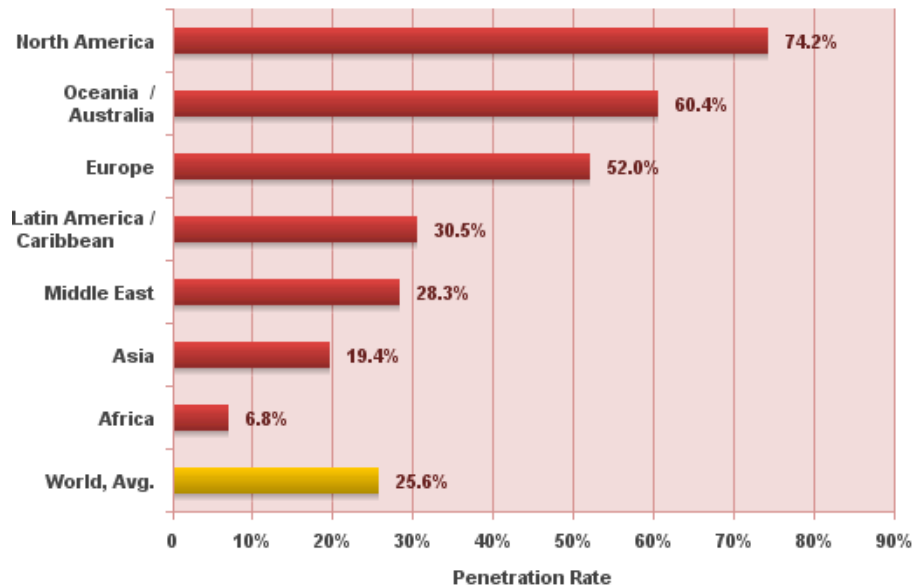

World Internet Penetration Rates by Geographic Regions

Source: Internet World Stats - www.internetworldstats.com/stats.htm
 Penetration Rates are based on a world population of 6,767,805,208 and 1,733,993,741 estimated Internet users for September 30, 2009.
 Copyright © 2009, Miniwatts Marketing Group

Internet Users in the World by Geographic Regions

Source: Internet World Stats - www.internetworldstats.com/stats.htm
 Estimated Internet users are 1,733,993,741 for September 30, 2009
 Copyright © 2009, Miniwatts Marketing Group