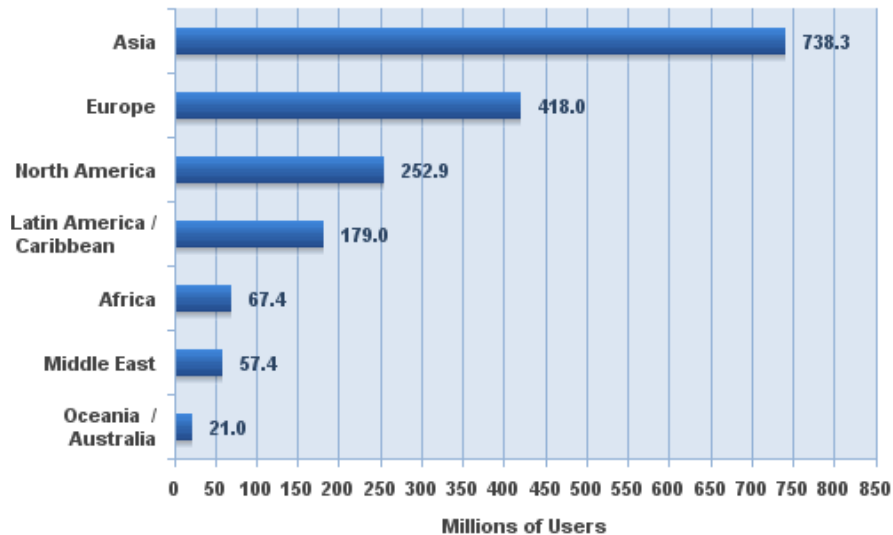

World Internet Penetration Rates by Geographic Regions

Source: Internet World Stats - www.internetworldstats.com/stats.htm
 Penetration Rates are based on a world population of 6,767,805,208 and 1,733,993,741 estimated Internet users for September 30, 2009.
 Copyright © 2009, Miniwatts Marketing Group

Internet Users in the World by Geographic Regions

Source: Internet World Stats - www.internetworldstats.com/stats.htm
 Estimated Internet users are 1,733,993,741 for September 30, 2009
 Copyright © 2009, Miniwatts Marketing Group